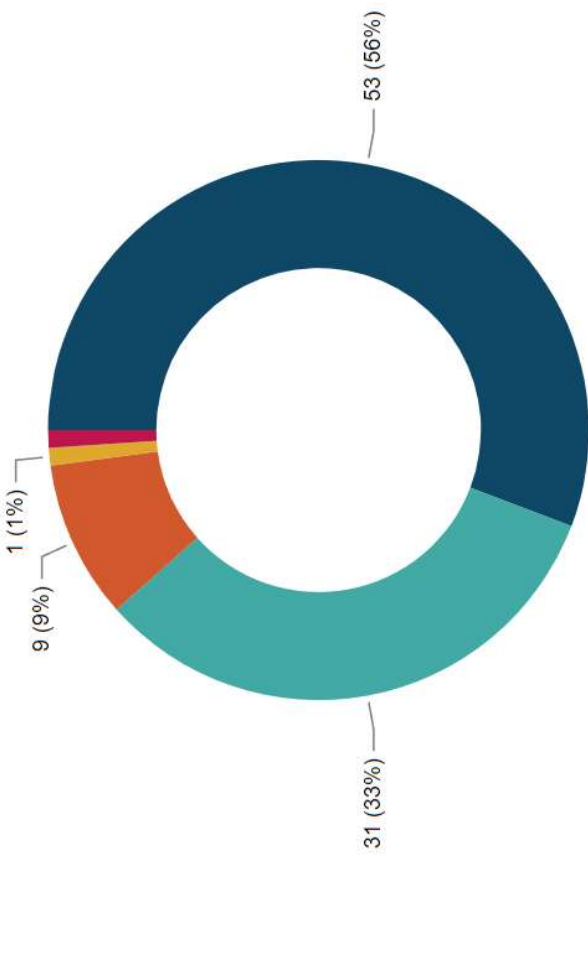

Member Service Team Presentation Feedback - 1st April 2023- 30th June 2023

Event Rating

Presenter Rating

Interaction Rating

Service Rating

● Very satisfied ● Satisfied ● Neither satisfied nor dissatisfied ● Dissatisfied

● Very satisfied ● Satisfied ● Neither satisfied nor dissatisfied ● Dissatisfied ● Very dissatisfied

Member Service Team Feedback - 1st April 2023 – 30th June 2023

Individual Pension Consultations

Event Rating