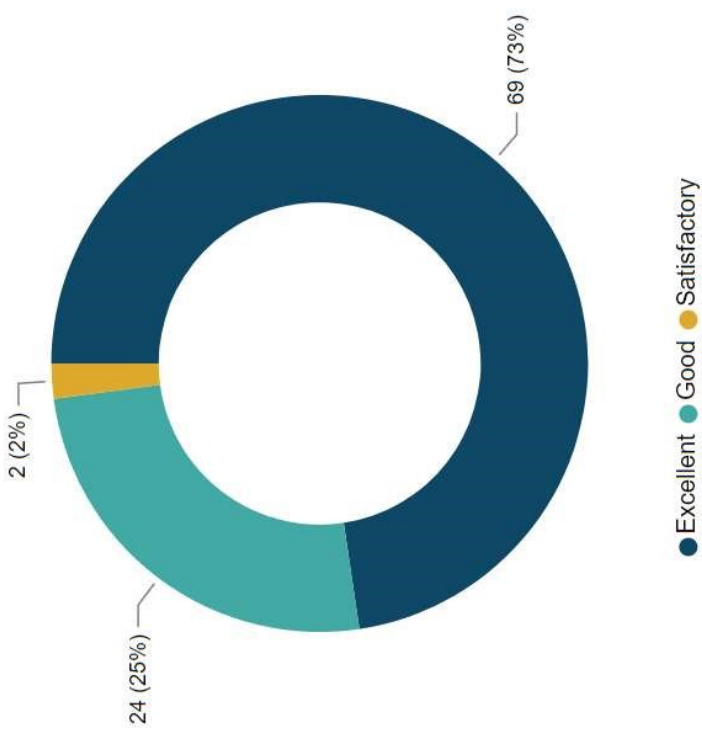

Member Service Team Presentation Feedback - 1st April 2023- 30th June 2023

Event Rating

Presenter Rating

Interaction Rating

Service Rating

● Very satisfied ● Satisfied ● Neither satisfied nor dissatisfied ● Dissatisfied

● Very satisfied ● Satisfied ● Neither satisfied nor dissatisfied ● Dissatisfied ● Very dissatisfied

Member Service Team Feedback - 1st April 2023 – 30th June 2023

Individual Pension Consultations

Event Rating