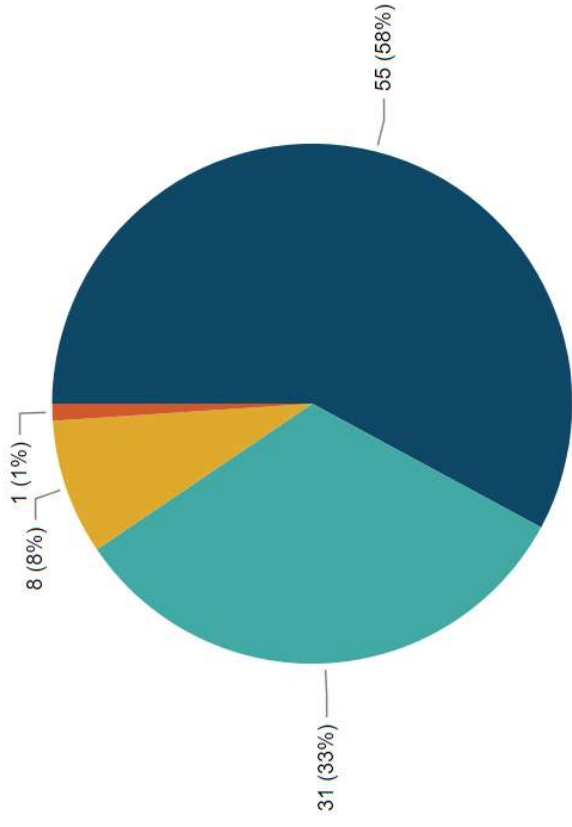

Member Service Team Presentation Feedback - 1st April 2023- 30th June 2023

Event Rating

Presenter Rating

Interaction Rating

Service Rating

● Very satisfied ● Satisfied ● Neither satisfied nor dissatisfied ● Dissatisfied

● Very satisfied ● Satisfied ● Neither satisfied nor dissatisfied ● Dissatisfied ● Very dissatisfied

Member Service Team Feedback - 1st April 2023 – 30th June 2023

Individual Pension Consultations

Event Rating