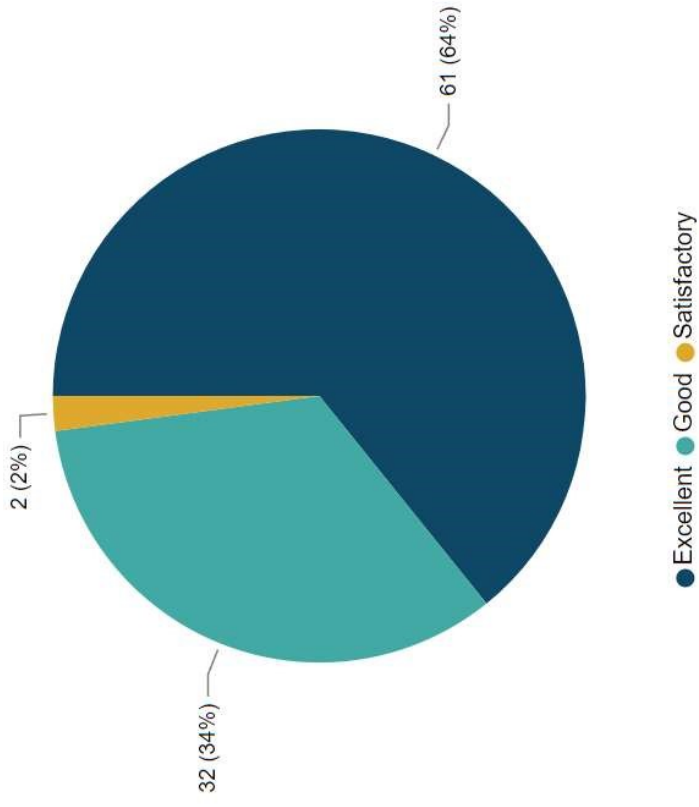

Member Service Team Presentation Feedback - 1st April 2023- 30th June 2023

Event Rating

Presenter Rating

Interaction Rating

Service Rating

● Very satisfied ● Satisfied ● Neither satisfied nor dissatisfied ● Dissatisfied

● Very satisfied ● Satisfied ● Neither satisfied nor dissatisfied ● Dissatisfied ● Very dissatisfied

Member Service Team Feedback - 1st April 2023 – 30th June 2023

Individual Pension Consultations

Event Rating